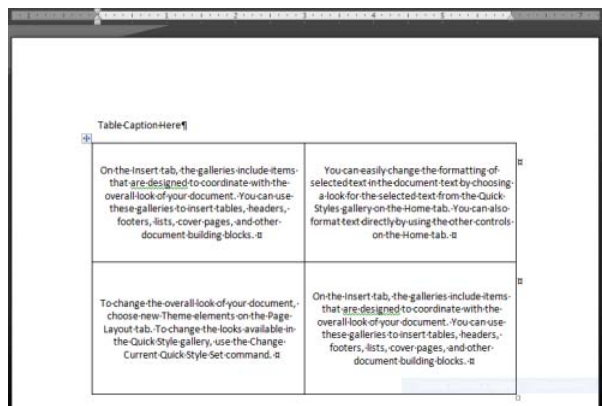

Figure B

Miss a Word tip?

Check out the Microsoft Word archive and catch up on other Word tips.

Help users increase productivity by automatically signing up for TechRepublic's free Microsoft Office Suite newsletter, featuring Word, Excel, and Access tips, delivered each Wednesday.

Print/View all posts Comments on this blog

doesn't work for me NEW ascott@... | 01/21/09