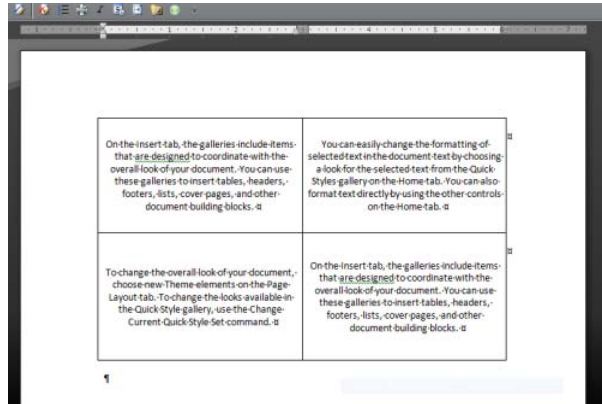

Insert a line above a Word table at the top of the page

Date: January 20th, 2009

Author: Mary Ann Richardson

Category: Microsoft Word, Tips

Tags: Cell, Table, Microsoft Word, Word Processors, Microsoft Office, Mice, Office Suites, Software, Hardware, Peripherals

If you've ever gotten stuck trying to add text above a table at the beginning of a document, this tip's for you — and you won't believe how easy it is.

You've just created a table beginning on the first line of the first page of your document. After you've completed your table, shown in **Figure A**, you decide to add a caption above it.

Figure A

But when you try clicking the mouse above the table, the mouse keeps positioning itself in the first cell of the table, not above it. You could insert an extra row above the first to give yourself a place to type, but then you would have to remove the borders and merge the cells after typing the caption. Fortunately, you don't need to do all that formatting. Simply follow these steps to insert a blank line above the table: